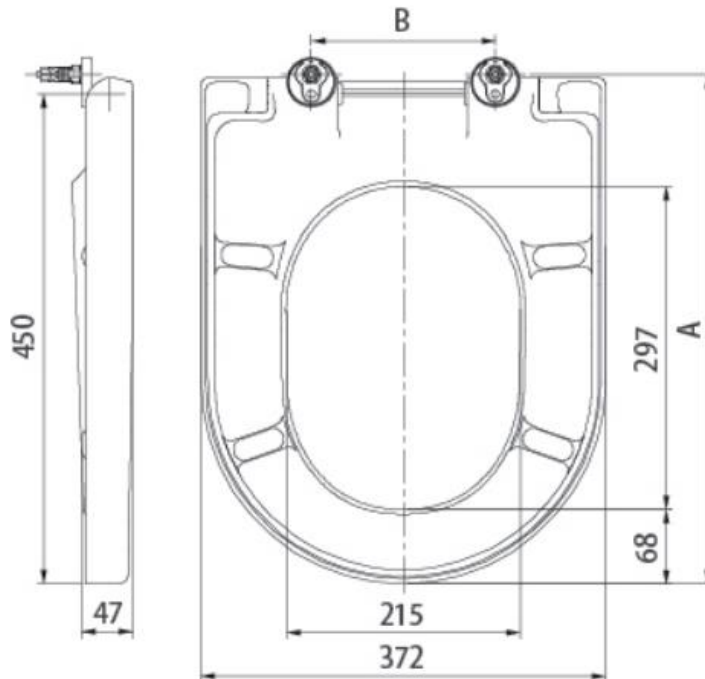

Brand : WDI, China
Name : Seat & cover soft close
Item Code : U7030S WAAF1M
Designer :
Color / Finish: White
Dimensions :

Product info:

- WDI Seat & cover soft close
- alternative to 006339
- 145 +/- 10mm installation